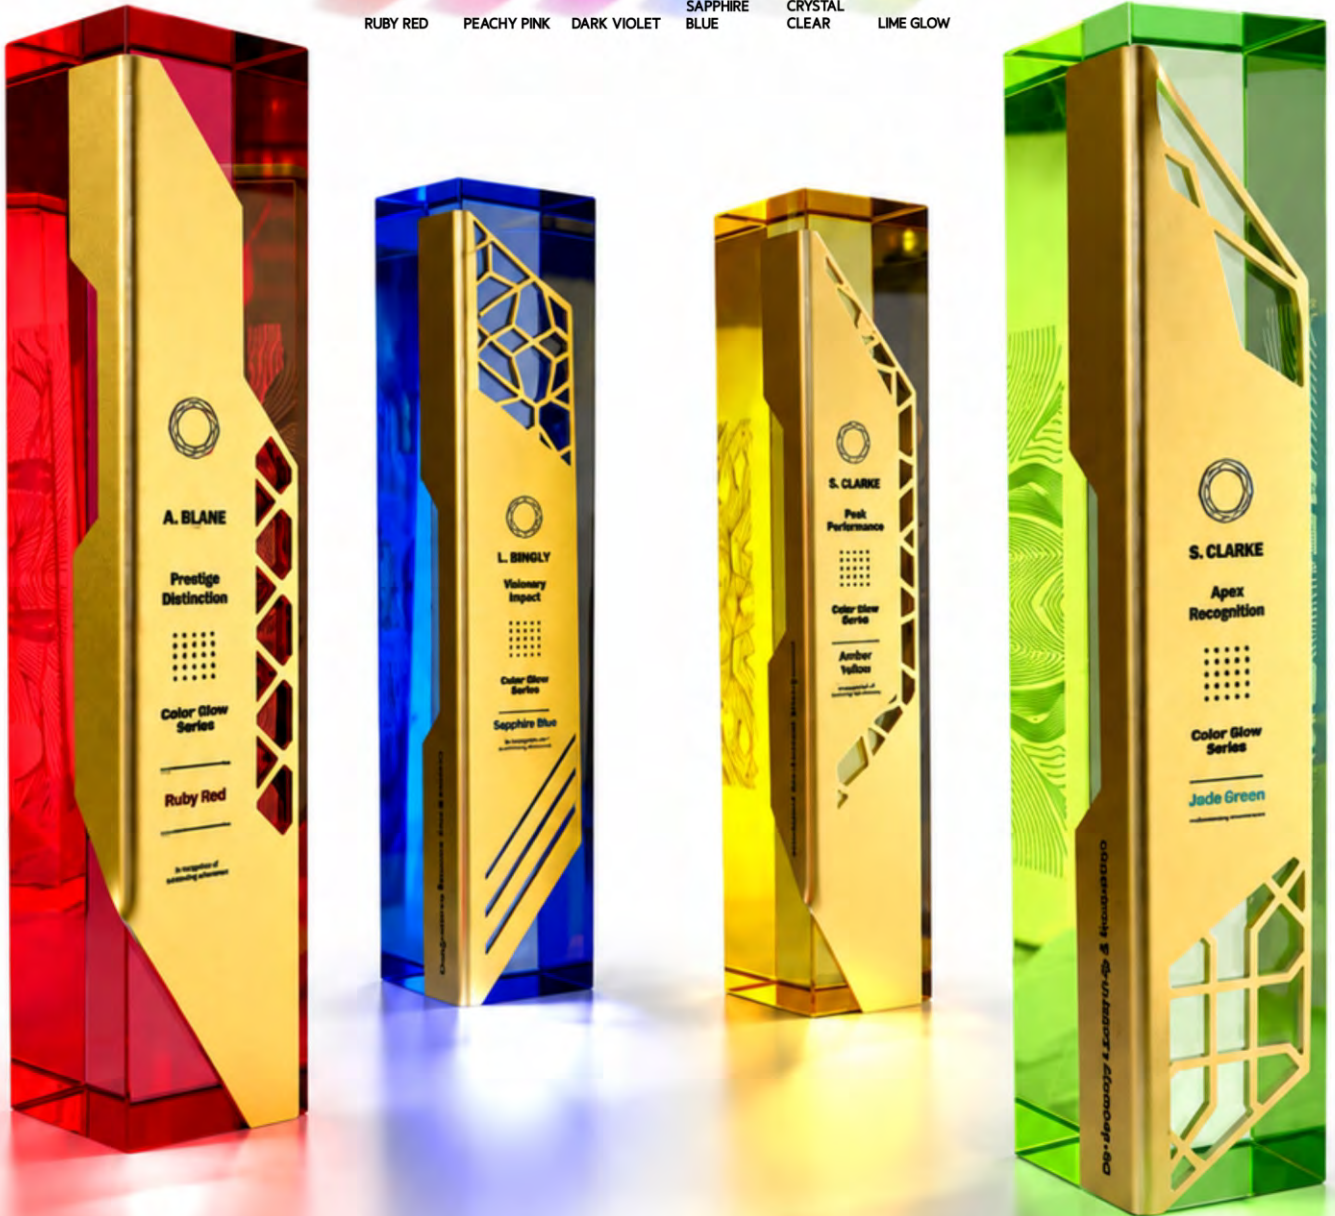

Signature Collection

Prism Glow Acrylic Awards Series

Prism Glow Series

1154

240mm (H) x 52mm (L) x 52mm (W)

Metal Accent Acrylic Series

Ruby Red • Sapphire Blue • Vibrant Yellow • Mint Green

Actual measurements may vary slightly.
Images are for illustration purposes only.