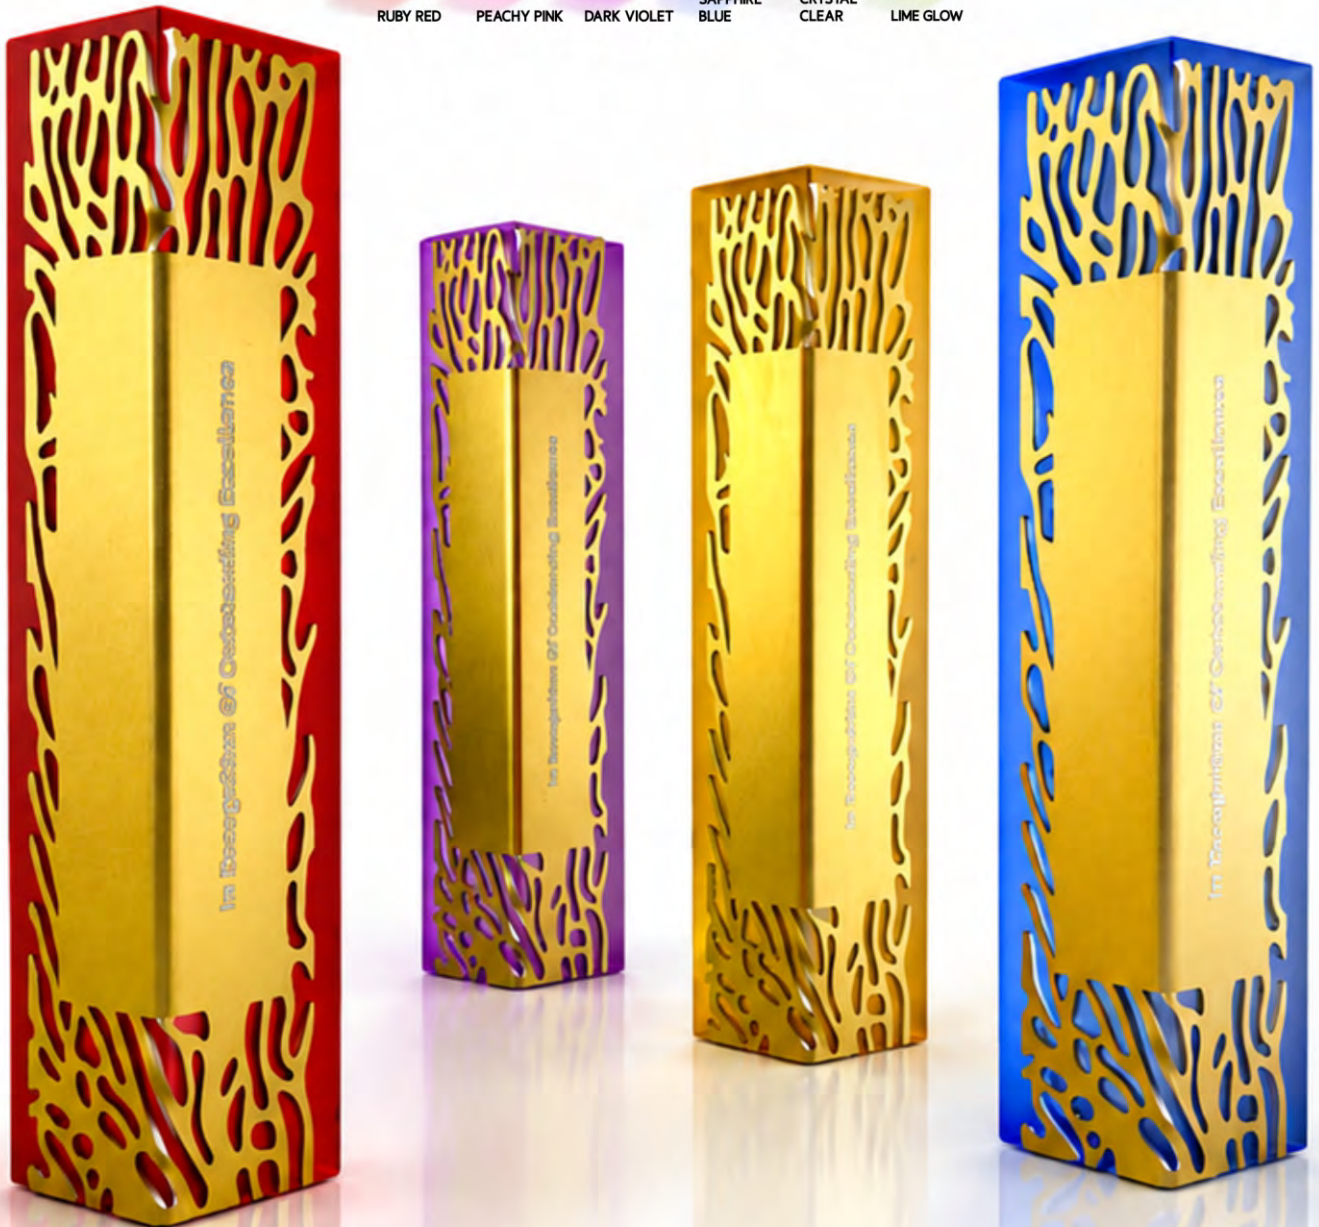

Signature Collection

Frost Glow Acrylic Awards Series

Frost Glow Series

1153

240mm (H) x 52mm (L) x 52mm (W)

Metal Accent Acrylic Series

Ruby Red • Dark Violet • Vibrant Yellow • Sapphire Blue

Actual measurements may vary slightly.
Images are for illustration purposes only.

Original Design | All Rights Reserved | Copying, Imitation & Reproduction Prohibited